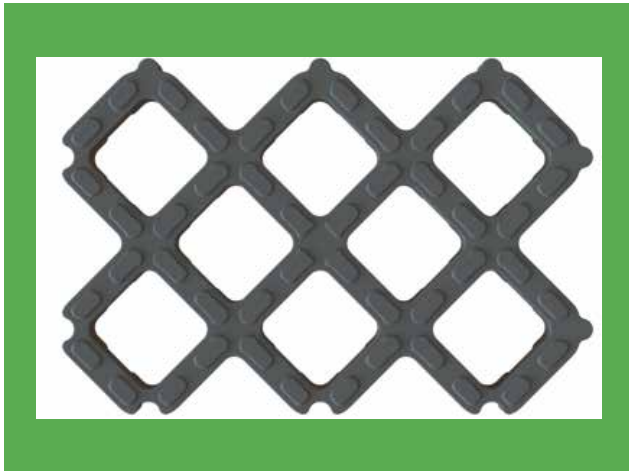

Ecopark 75 Heavy Duty

Specification Sheet

The Ecopark 75 Heavy Duty Parking Grids, are a robust, eco-friendly solution, manufactured in the UK from 100% recycled, UK sourced materials.

Choose the Ecopark 75 Heavy Duty Parking Grids for a reliable, sustainable, and versatile solution that meets the demands of modern construction and environmental responsibility.

PRODUCT INFORMATION

Material	100% recycled post industrial polymers
Dimensions	600mm x 400mm x 75mm
Opening Dimensions	104mm x 104mm openings
Weight per grid	8kg
Filling	Gravel, Stone, Grass, Grass Seed, Soil
Temperature Stability	-49°C - +49°C
Grids per m2	4.17 grids per m2
Environmental	100% recycled material, SUDS Compliant
Country of Manufacture	UK
Shipping Details	120 grids per pallet, pallet weight 980kg
Vehicle Testing	tested by Lloyds British and TUV.
Extra	Suitable for gravel or grassed installations our pavers are suitable for all vehicle grades up to HGV loadings